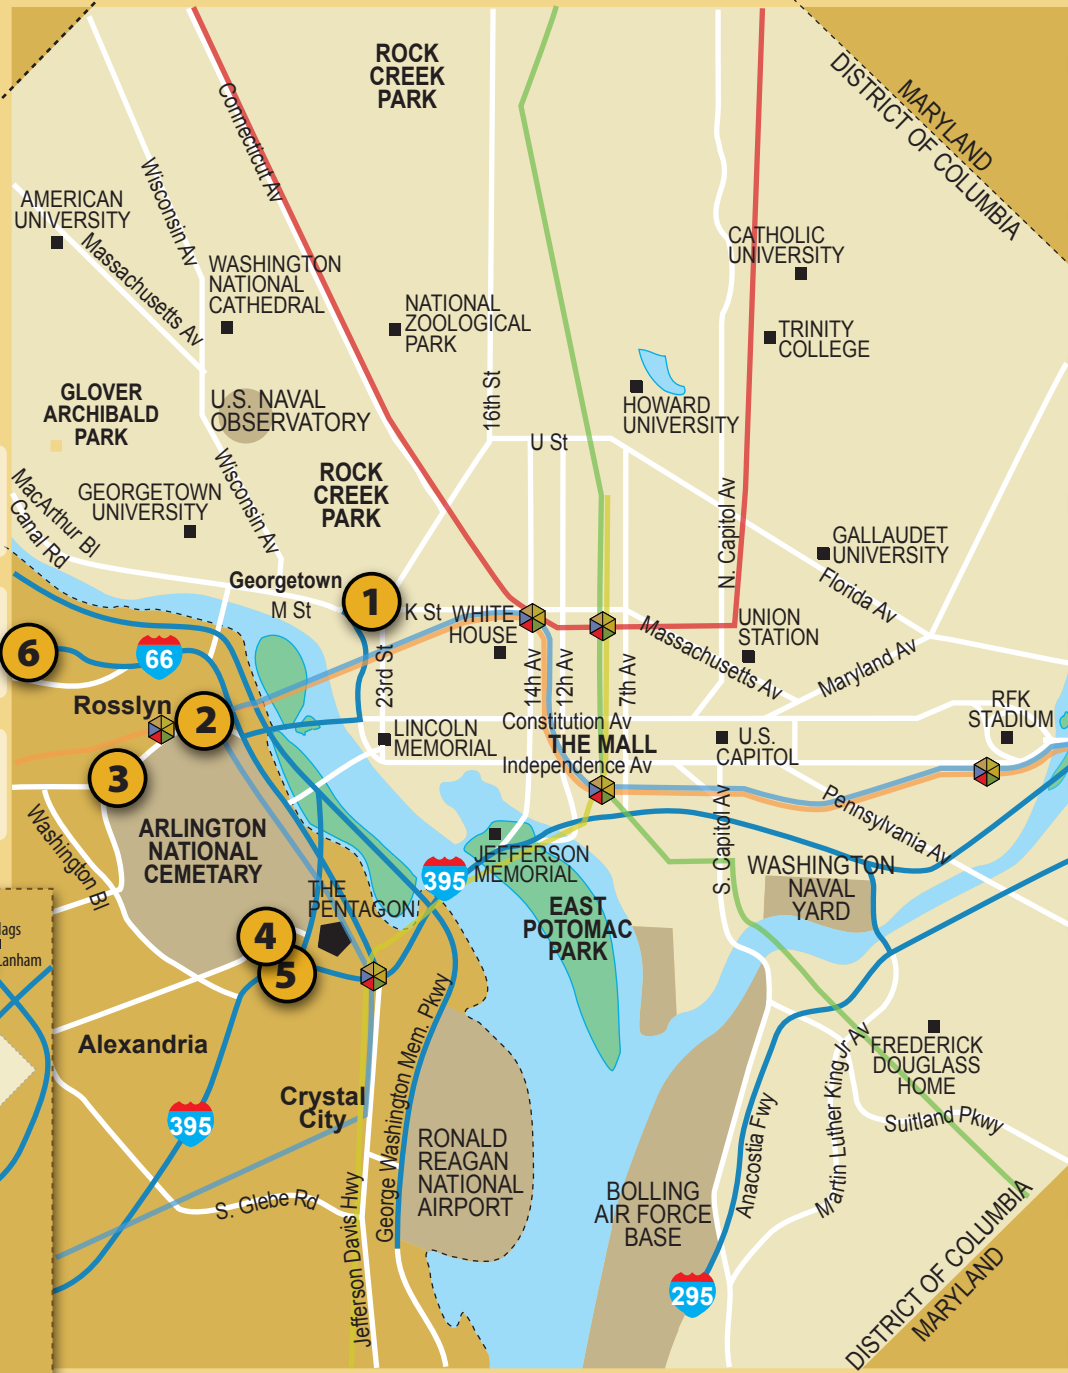

Washington Metro Area

Your DC Hotels are strategically positioned throughout the Washington DC metro area. This map displays the hotels, noted with stars, in relation to historic landmarks, major highways and the vast metrorail transportation system.

Washington Transit Metro Rail

- █ Red line
- █ Green line
- █ Yellow line
- █ Orange line
- █ Blue line
- Transfer

1 Best Western Georgetown Hotel & Suites - Washington, DC
1121 New Hampshire Avenue NW, Washington, DC 20037
Toll Free Reservations: 866-648-4205
Phone: 202-457-0565

2 Best Western Rosslyn/Iwo Jima - Arlington, VA
1501 Arlington Blvd., Arlington, VA, US, 22209
Toll Free Reservations: 866-492-7664
Phone: 703-524-5000

3 Days Inn-Arlington VA
2201 Arl Blvd. (Rte 50 at Ft. Myer)
Arlington, VA 22201, US
Phone: 866-869-8012

4 Comfort Inn Pentagon - Arlington, VA
2480 South Glebe Rd. Bldg. 2, Arlington, VA 22206
Toll-Free Reservations: 866-400-8064
Phone: 703-682-5500

5 Best Western Pentagon, Reagan National Airport/ Arlington, VA
2480 S Glebe Road, Arlington, VA 22206
Toll-Free Reservations: 1-866-930-2702
Phone: 703-979-4400

6 Econo Lodge Metro - Arlington, VA
6800 Lee Hwy, Arlington, VA 22213
Toll-Free Reservations: 866-462-3661
Phone: 703-538-5300

7 Best Western Springfield - Virginia
6721 Commerce Street Springfield, VA 22150
Toll-Free Reservations: 866-248-3881
Phone: 703-922-6100

8 Best Western Fairfax - Fairfax, VA
3535 Chain Bridge Road, Fairfax, VA, 22030
Phone: 866-839-8762

9 Best Western Manassas - Manassas, VA
8640 Mathis Avenue, Manassas, VA 20110
Toll-Free Reservations: 866-748-7418
Phone: 703-368-7070

10 Best Western Mount Vernon - Alexandria, VA
8751 Richmond Highway, Alexandria, VA, 22309
Phone: 866-664-5113

11 Best Western Potomac Mills - Virginia
14619 Potomac Mills Road Woodbridge, VA 22192
Toll Free Reservations: 866-930-5982
Phone: 703-494-4433

12 Ramada Triangle/Quantico - Triangle, VA
4316 Inn Street, Triangle, VA 22172
Phone: 866-889-0928

13 Best Western Capital Beltway - Lanham, MD
5910 Princess Garden Parkway - Lanham, Maryland 20706
Toll-Free Reservations: 866-601-9661
Phone: 301-459-1000