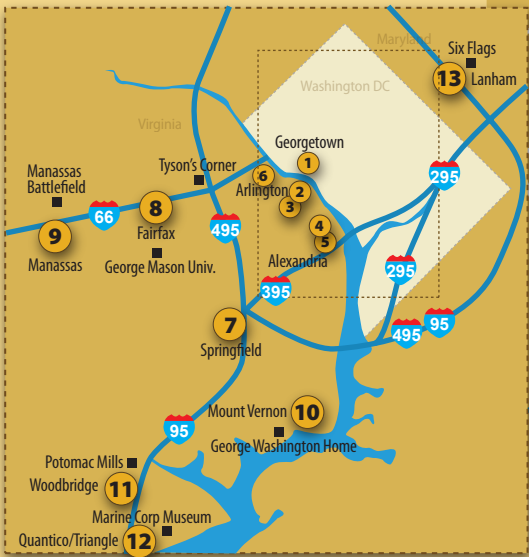

Washington Metro Area

Your DC Hotels are strategically positioned throughout the Washington DC metro area. This map displays the hotels, noted with stars, in relation to historic landmarks, major highways and the vast metrorail transportation system.

Washington Transit Metro Rail

- █ Red line
- █ Green line
- █ Yellow line
- █ Orange line
- █ Blue line
- Transfer

1 Best Western Georgetown Hotel & Suites - Washington, DC
1121 New Hampshire Avenue NW, Washington, DC 20037
Toll Free Reservations: 866-648-4205
Phone: 202-457-0565

2 Best Western Rosslyn/Iwo Jima - Arlington, VA
1501 Arlington Blvd., Arlington, VA, US, 22209
Toll Free Reservations: 866-492-7664
Phone: 703-524-5000

3 Days Inn-Arlington VA
2201 Arl Blvd. (Rte 50 at Ft. Myer)
Arlington, VA 22201, US
Phone: 866-869-8012

4 Comfort Inn Pentagon - Arlington, VA
2480 South Glebe Rd. Bldg. 2, Arlington, VA 22206
Toll-Free Reservations: 866-400-8064
Phone: 703-682-5500

5 Best Western Pentagon, Reagan National Airport/ Arlington, VA
2480 S Glebe Road, Arlington, VA 22206
Toll-Free Reservations: 1-866-930-2702
Phone: 703-979-4400

6 Econo Lodge Metro - Arlington, VA
6800 Lee Hwy, Arlington, VA 22213
Toll-Free Reservations: 866-462-3661
Phone: 703-538-5300

7 Best Western Springfield - Virginia
6721 Commerce Street Springfield, VA 22150
Toll-Free Reservations: 866-248-3881
Phone: 703-922-6100

8 Best Western Fairfax - Fairfax, VA
3535 Chain Bridge Road, Fairfax, VA, 22030
Phone: 866-839-8762

9 Best Western Manassas - Manassas, VA
8640 Mathis Avenue, Manassas, VA 20110
Toll-Free Reservations: 866-748-7418
Phone: 703-368-7070

10 Best Western Mount Vernon - Alexandria, VA
8751 Richmond Highway, Alexandria, VA, 22309
Phone: 866-664-5113

11 Best Western Potomac Mills - Virginia
14619 Potomac Mills Road Woodbridge, VA 22192
Toll Free Reservations: 866-930-5982
Phone: 703-494-4433

12 Ramada Triangle/Quantico - Triangle, VA
4316 Inn Street, Triangle, VA 22172
Phone: 866-889-0928

13 Best Western Capital Beltway - Lanham, MD
5910 Princess Garden Parkway - Lanham, Maryland 20706
Toll-Free Reservations: 866-601-9661
Phone: 301-459-1000